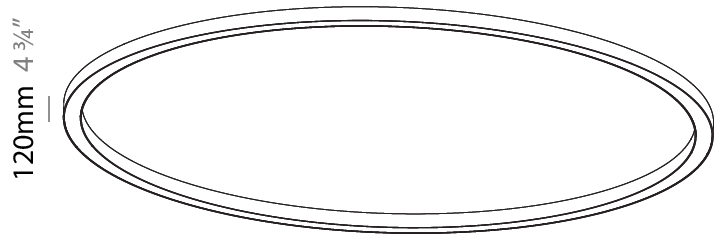

A32920-

base number	LED	Color	Finishes
	Dimming	Temperature	(Diamond)

1. To build a product code in our configurator select the specify button on the base model # product page
2. To build a manual product code on this datasheet choose from the options listed below in blue font and add the suffix to the base model #

GENERAL

Series: Glorious
Subseries: Glorious
Brand: Prolicht
Division: Architectural
Mounting Type: Surface
Mounting Location: Ceiling

PHYSICAL

Diameter (mm): 5400
Diameter (in): 212 ⁵/₈
Height (mm): 120
Height (in): 4 ³/₄
Light Distribution: Direct
Weight (kg): 68
Weight (lbs): 149.6
Diffuser: PMMA - Opal
Fixture Finish: SSR / BKV / CWI / CRY / HAB / UFT / ITA / RUA / FTG / MYG / LOD / PUS / FRO / FUP / KIA / POP / BLS / SPG / MEY / GOH / GUM / CHC / COM / ABZ / JAG / OBR / MOS / ROR
Fixture Material: Aluminum

ELECTRICAL

Lamp Type: LED (Zhaga Standard)
Input Wattage (W): 280
Total Output Wattage (W): 224 / 179.2 (3500K)
Dimming: Non-Dimming / Phase Dimming (120Vac only) / 0-10V Dimming
Driver Included: Yes
Driver Location: Integrated
Driver Type: Constant Current - 120 / 277Vac
Driver Class: Class 2
Input Voltage (V): 120 - 277
Constant Current (MA): 350 / 800 (3500K)

LED

Color Temperature (°K): 3000 / 3500 / 4000
Max. Delivered Lumen (lm): 25840 / 26754 / 27300
CRI: >80 CRI
Efficiency (%): 65
Lamp Life (hrs): 50000

OPTICAL

RATINGS AND CERTIFICATIONS

Certified By: Certified for North American Standards
IP rating: IP20

Ø 5100mm 200 ¹³/₁₆"

Ø 5400mm 212 ⁵/₈"