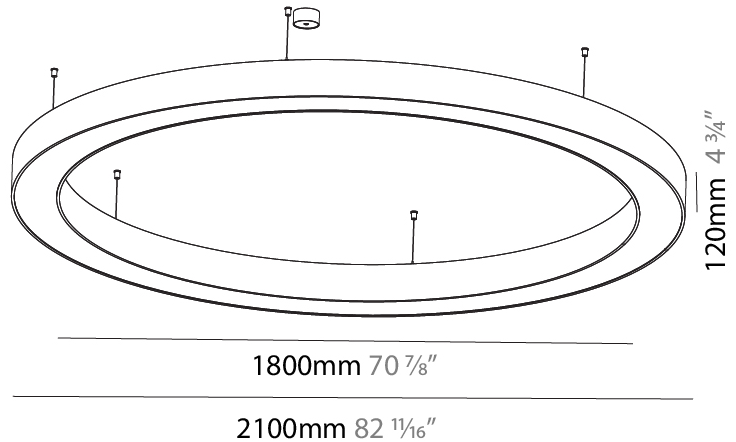

GENERAL

Series: Glorious
Subseries: Glorious
Brand: Prolight
Division: Architectural
Mounting Type: Suspension
Mounting Location: Ceiling
Subcategory: Ambient

PHYSICAL

Shape: Round
Diameter (mm): 2100
Diameter (in): 82 11/16
Height (mm): 120
Height (in): 4 3/4
Max. Overall Height (mm): 2120
Max. Overall Height (in): 83 7/16
Light Distribution: Direct / Indirect
Weight (kg): 26.817
Weight (lbs): 59.12
Diffuser: PMMA - Opal
Fixture Finish: SSR / BKV / CWI / CRY / HAB / UFT / ITA / RUA / FTG / MYG / LOD / PUS / FRO / FUP / KIA / POP / BLS / SPG / MEY / GOH / GUM / CHC / COM / ABZ / JAG / OBR / MOS / ROR
Fixture Material: Aluminum

ELECTRICAL

Lamp Type: LED (Zhaga Standard)
Input Wattage (W): 165
Total Output Wattage (W): 132 / 105.6 (3500K)
Dimming: Non-Dimming / Phase Dimming (120Vac only) / 0-10V Dimming
Driver Included: Yes
Driver Location: Integrated
Driver Type: Constant Current - 120 / 277Vac
Driver Class: Class 2
Input Voltage (V): 120 - 277
Constant Current (MA): 350 / 700/600 (3500K)

LED

Color Temperature (°K): 3000 / 3500 / 4000
Max. Delivered Lumen (lm): 9690 / 10035 / 10240 Direct / 7670 / 7938 / 8100 Indirect
CRI: >80 CRI
Efficiency (%): 70
Lamp Life (hrs): 50000

OPTICAL

RATINGS AND CERTIFICATIONS

Certified By: Certified for North American Standards
IP rating: IP20

PROJECT _____
TYPE _____
SPECIFIER _____
QUANTITY _____
DATE _____