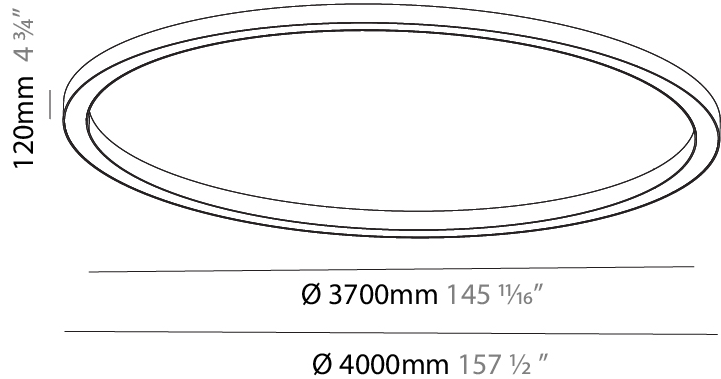

1. To build a product code in our configurator select the specify button on the base model # product page
2. To build a manual product code on this datasheet choose from the options listed below in blue font and add the suffix to the base model #

GENERAL

Series: Glorious
Subseries: Glorious
Brand: Prolicht
Division: Architectural
Mounting Type: Surface
Mounting Location: Ceiling
Subcategory: Ambient

PHYSICAL

Shape: Round
Diameter (mm): 4000
Diameter (in): 157 1/2
Height (mm): 120
Height (in): 4 3/4
Light Distribution: Direct
Weight (kg): 49.661
Weight (lbs): 109.25
Diffuser: PMMA - Opal
Fixture Finish: SSR / BKV / CWI / CRY / HAB / UFT / ITA / RUA / FTG / MYG / LOD / PUS / FRO / FUP / KIA / POP / BLS / SPG / MEY / GOH / GUM / CHC / COM / ABZ / JAG / OBR / MOS / ROR
Fixture Material: Aluminum

ELECTRICAL

Lamp Type: LED (Zhaga Standard)
Input Wattage (W): 200
Total Output Wattage (W): 160 / 128 (3500K)
Dimming: Non-Dimming / Phase Dimming (120Vac only) / 0-10V Dimming
Driver Included: Yes
Driver Location: Integrated
Driver Type: Constant Current - 120 / 277Vac
Driver Class: Class 2
Input Voltage (V): 120 - 277
Constant Current (mA): 350 / 1000 (3500K)

LED

Color Temperature (°K): 3000 / 3500 / 4000
Max. Delivered Lumen (lm): 18460 / 19110 / 19500
CRI: >80 CRI
Efficiency (%): 65
Lamp Life (hrs): 50000

OPTICAL

RATINGS AND CERTIFICATIONS

Certified By: Certified for North American Standards
IP rating: IP20