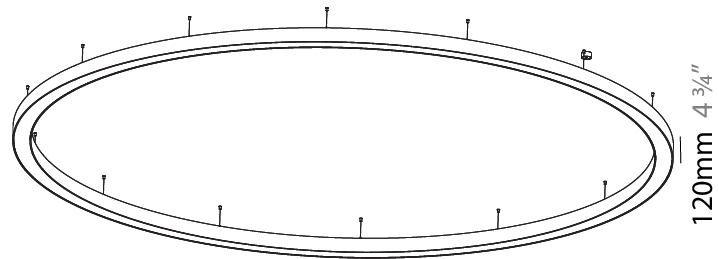

GENERAL

Series: Glorious
Subseries: Glorious
Brand: Prolight
Division: Architectural
Mounting Type: Suspension
Mounting Location: Ceiling
Subcategory: Ambient

PHYSICAL

Shape: Round
Diameter (mm): 5400
Diameter (in): 212 ⁵/₈
Height (mm): 120
Height (in): 4 ³/₄
Max. Overall Height (mm): 2120
Max. Overall Height (in): 83 ⁷/₁₆
Light Distribution: Direct / Indirect
Weight (kg): 71.452
Weight (lbs): 157.19
Diffuser: PMMA - Opal or Micro-Prism
Fixture Finish: SSR / BKV / CWI / CRY / HAB / UFT / ITA / RUA / FTG / MYG / LOD / PUS / FRO / FUP / KIA / POP / BLS / SPG / MEY / GOH / GUM / CHC / COM / ABZ / JAG / OBR / MOS / ROR
Fixture Material: Aluminum

ELECTRICAL

Lamp Type: LED (Zhaga Standard)
Input Wattage (W): 405
Total Output Wattage (W): 324 / 259.2 (3500K)
Dimming: Non-Dimming / Phase Dimming (120Vac only) / 0-10V Dimming
Driver Included: Yes
Driver Location: Integrated
Driver Type: Constant Current - 120 / 277Vac
Driver Class: Class 2
Input Voltage (V): 120 - 277
Constant Current (MA): 350 / 800/500 (3500K)

LED

Color Temperature (°K): 3000 / 3500 / 4000
Max. Delivered Lumen (lm): 25840 / 26754 / 27300 Direct / 19620 / 2031 / 20720 Indirect
CRI: >80 CRI
Efficiency (%): 70
Lamp Life (hrs): 50000

OPTICAL

RATINGS AND CERTIFICATIONS

Certified By: Certified for North American Standards
IP rating: IP20

PROJECT
TYPE
SPECIFIER
QUANTITY
DATE

5100mm 200 ¹³/₁₆"
5400mm 212 ⁵/₈"