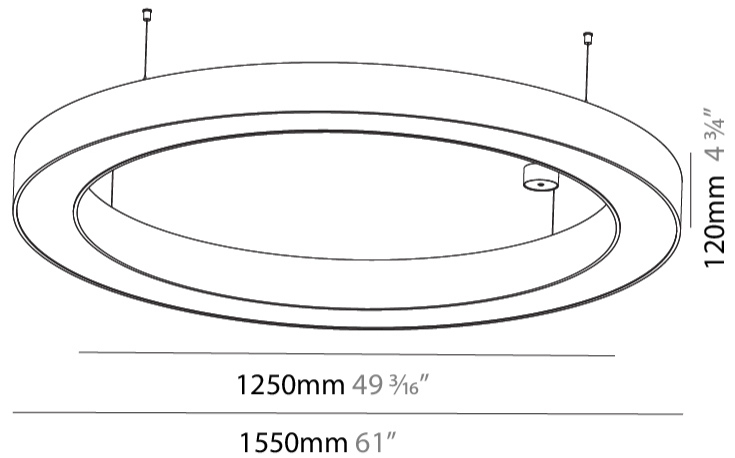

GENERAL

Series: Glorious
Subseries: Glorious
Brand: Prolicht
Division: Architectural
Mounting Type: Suspension
Mounting Location: Ceiling
Subcategory: Ambient

PHYSICAL

Shape: Round
Diameter (mm): 1550
Diameter (in): 61
Height (mm): 120
Height (in): 4 3/4
Max. Overall Height (mm): 2120
Max. Overall Height (in): 83 7/16
Light Distribution: Direct / Indirect
Weight (kg): 16.737
Weight (lbs): 36.90
Diffuser: PMMA - Opal or Micro-Prism
Fixture Finish: SSR / BKV / CWI / CRY / HAB / UFT / ITA / RUA / FTG / MYG / LOD / PUS / FRO / FUP / KIA / POP / BLS / SPG / MEY / GOH / GUM / CHC / COM / ABZ / JAG / OBR / MOS / ROR
Fixture Material: Aluminum

ELECTRICAL

Lamp Type: LED (Zhaga Standard)
Input Wattage (W): 110
Total Output Wattage (W): 88 / 70.4 (3500K)
Dimming: Non-Dimming / Phase Dimming (120Vac only) / 0-10V Dimming
Driver Included: Yes
Driver Location: Integrated
Driver Type: Constant Current - 120 / 277Vac
Driver Class: Class 2
Input Voltage (V): 120 - 277
Constant Current (MA): 350 / 700/800 (3500K)

LED

Color Temperature (°K): 3000 / 3500 / 4000
Max. Delivered Lumen (lm): 6920 / 7164 / 7310 Direct / 4530 / 4938 / 4790 Indirect
CRI: >80 CRI
Efficiency (%): 68
Lamp Life (hrs): 50000

OPTICAL

RATINGS AND CERTIFICATIONS

Certified By: Certified for North American Standards
IP rating: IP20